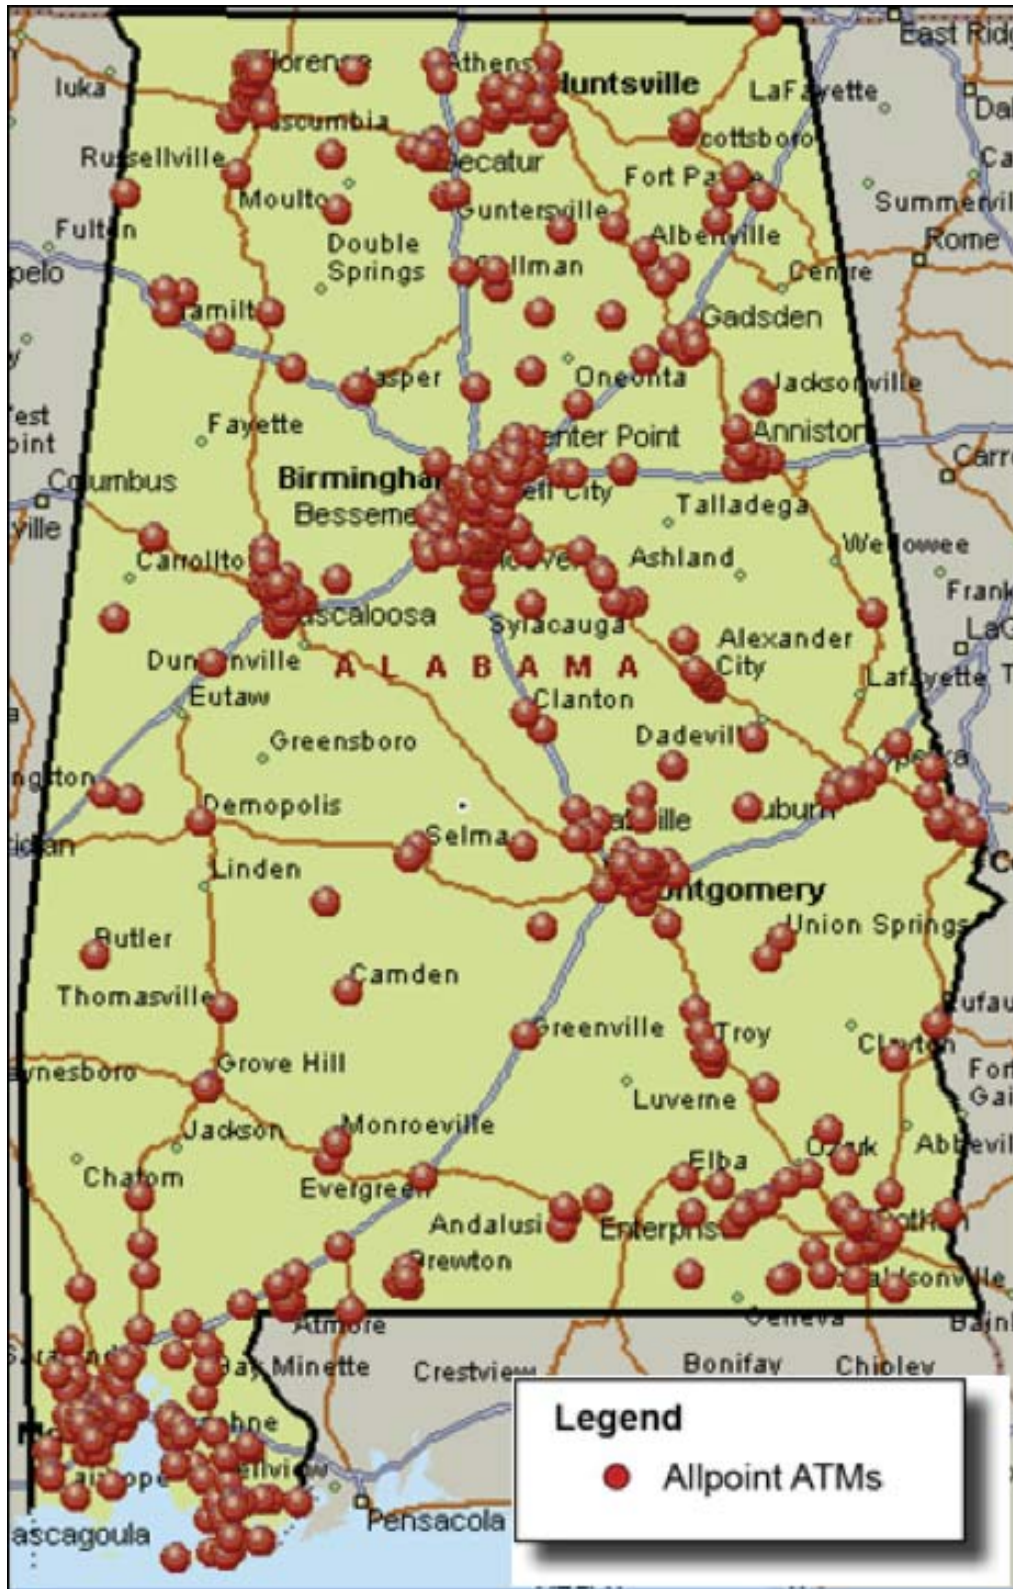

ALABAMA ALLPOINT ATM LOCATIONS

ALABAMA ALLPOINT ATM LOCATIONS

ALABASTER

Kangaroo Express
2112 Butler Rd
Alabaster, AL 35007

Target

250 S Colonial Dr
Alabaster, AL 35007

ALBERTVILLE

CVS
6181 US Hwy 431
Albertville, AL 35950