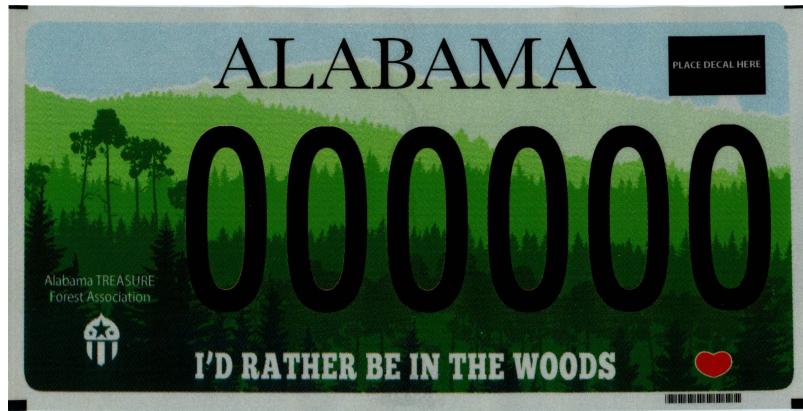

## Information

- Sponsoring Organization: Alabama Treasure Forest Association
- Code Section: [Section 32-6-64](#)
- Primary Tag Type(s): AE (Pre-numbered)
- Secondary Tag Type(s):
  - 02 (Personalized)
  - MC (Motorcycle Pre-numbered)
  - M2 (Motorcycle Personalized)
- Series Began: June 2017

All residents of Alabama who are vehicle owners and supporters of the Alabama Treasure Forest Association.

No documentation is required to be presented by the registrant prior to purchasing this plate.

- private passenger automobiles
- pickup trucks
- motorcycles
- pleasure motor vehicles (i.e., recreational vehicles)

The license plate design changes every five (5) years.

Individual plates are ordered On Demand through the [Plate Reservation and Ordering System \(PROS\)](#).