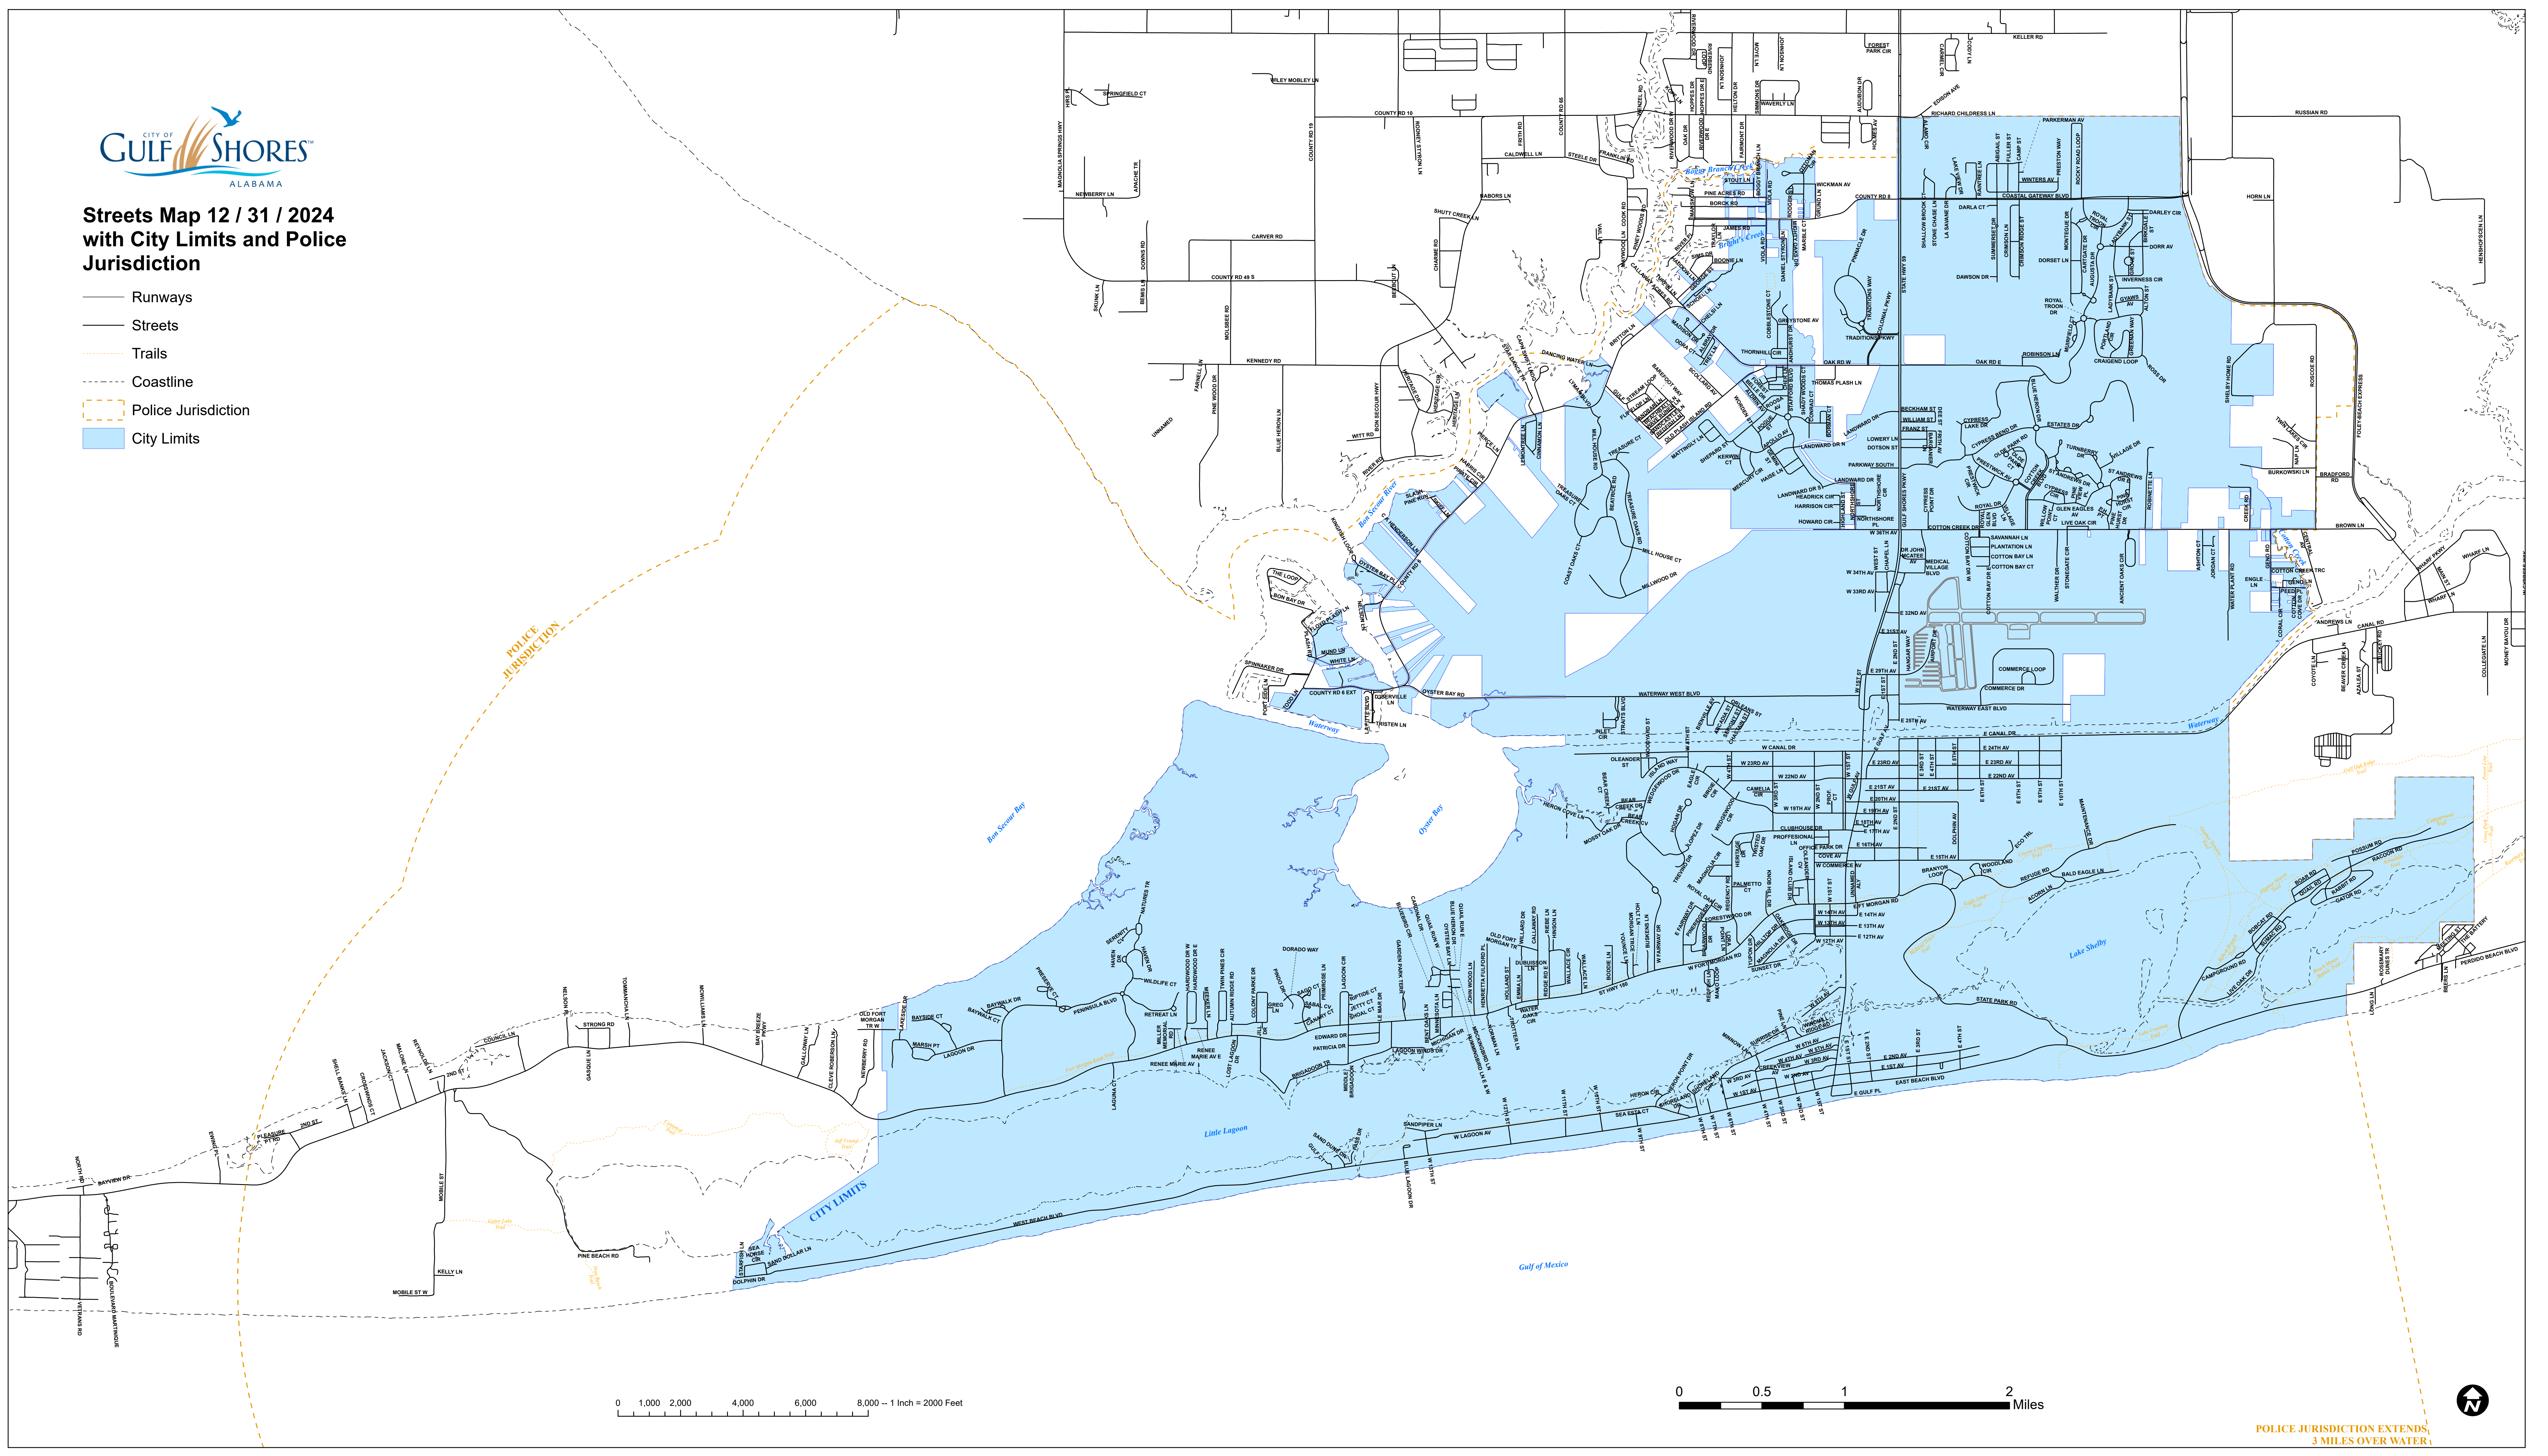

Streets Map 12 / 31 / 2024 with City Limits and Police Jurisdiction

- Runways
- Streets
- Trails
- Coastline
- Police Jurisdiction
- City Limits

POLICE JURISDICTION EXTENDS
3 MILES OVER WATER